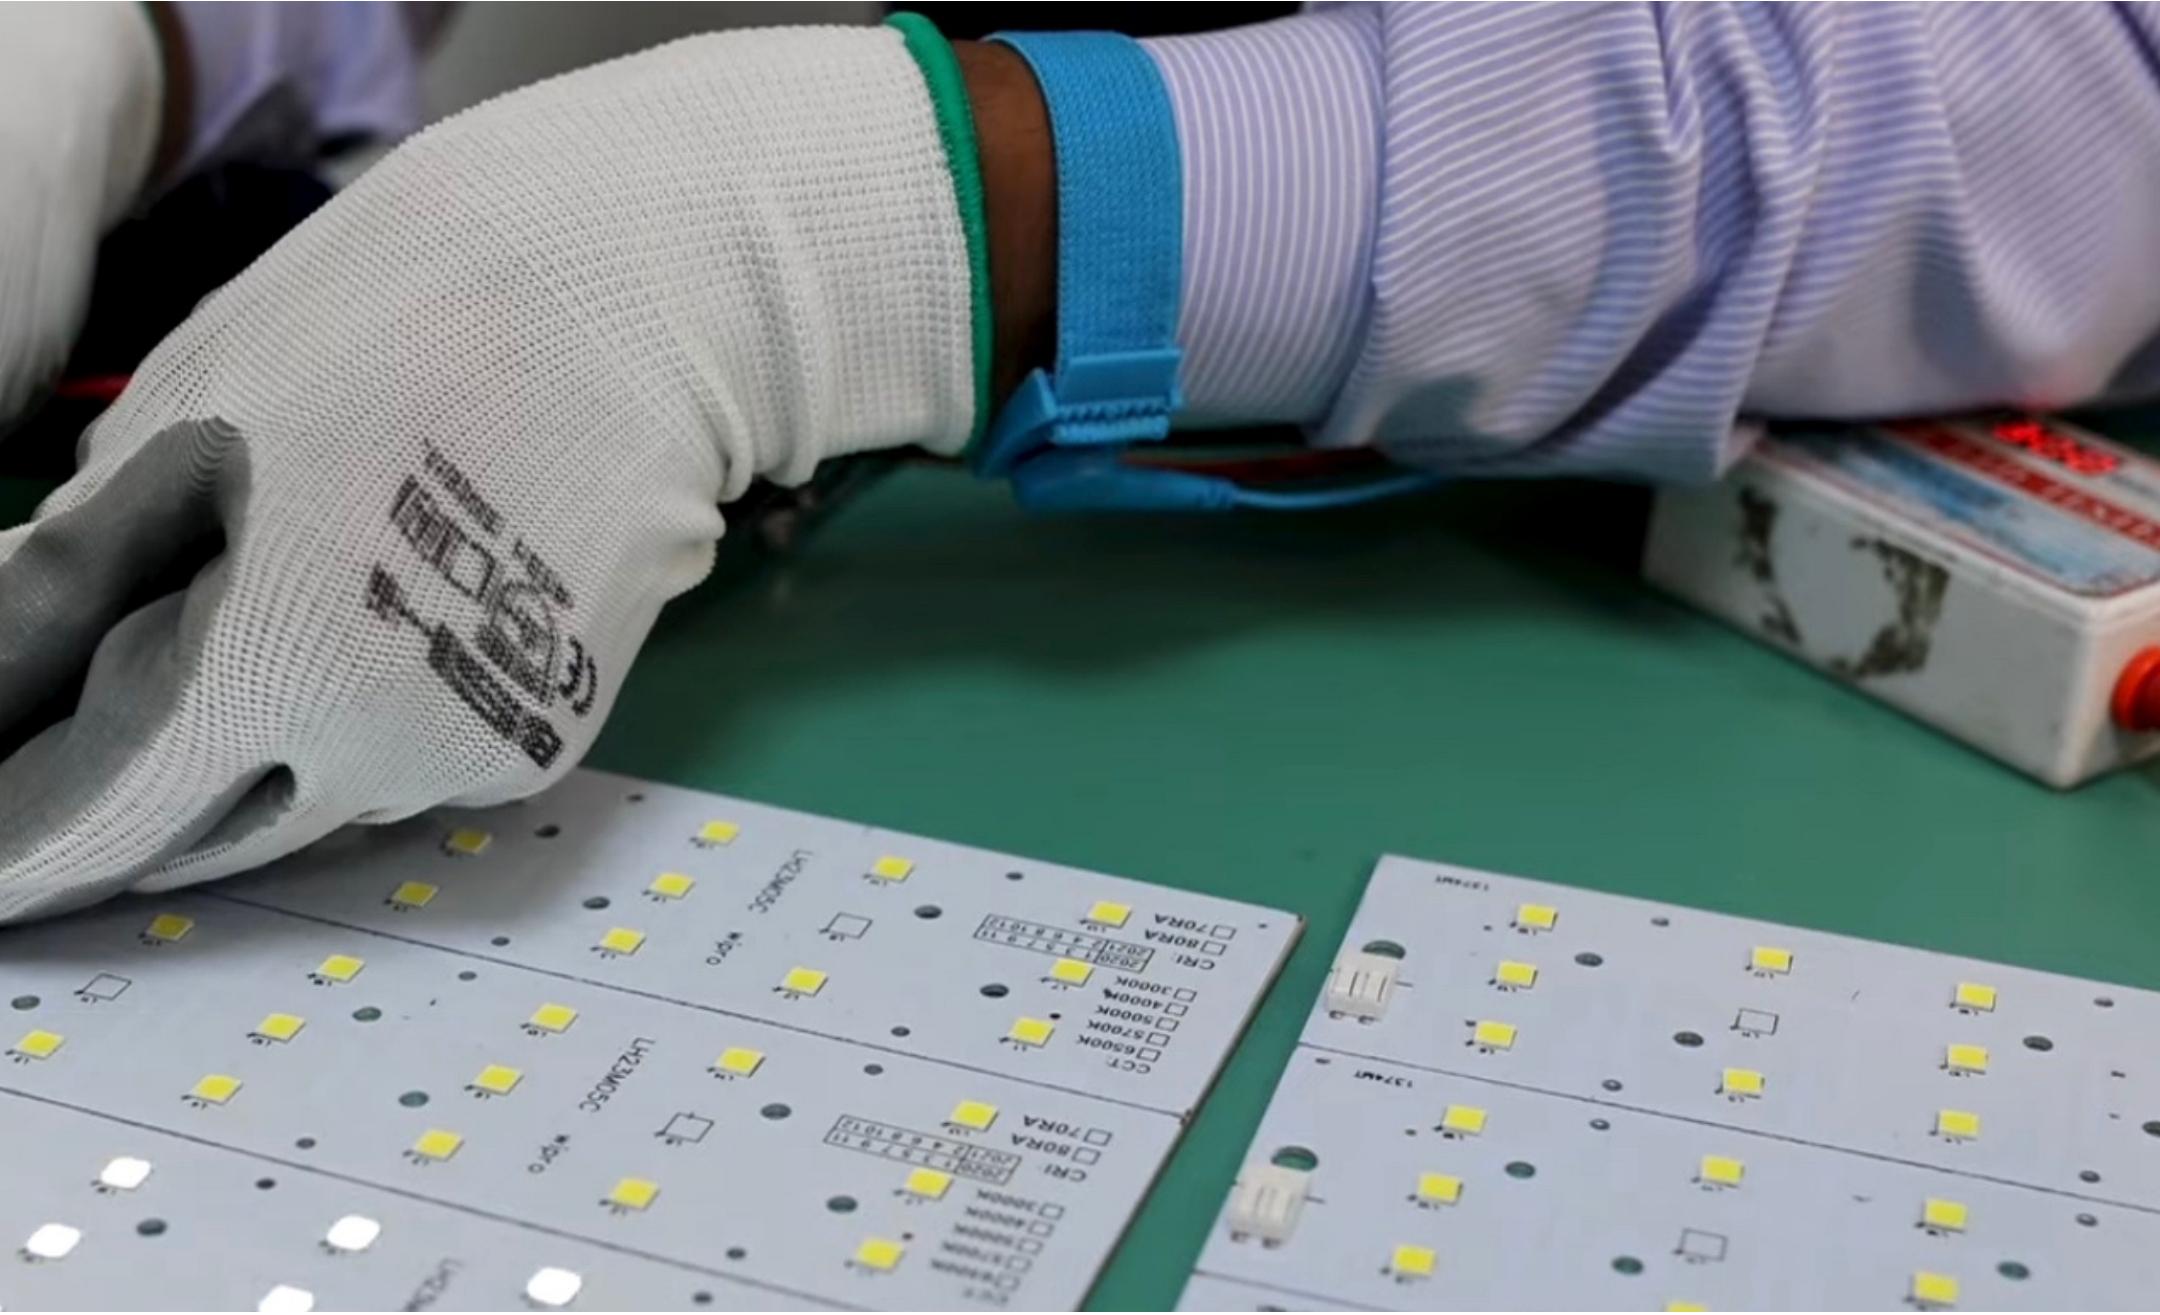

FACILITIES AVAILABLE FOR CONTRACT CUSTOMISED MANUFACTURING

ENERGREEN
POWER SOLUTIONS

METAL FABRICATION & DIE CASTING FACILITY

ENERGREEN
POWER SOLUTIONS

POWDER COATING & FINISHING FACILITY

ENERGREEN
POWER SOLUTIONS

ASSEMBLY LINES

ENERGREEN
POWER SOLUTIONS

LED MODULE & DRIVER ASSEMBLY

ENERGREEN
POWER SOLUTIONS

TESTING FACILITIES

ENERGREEN
POWER SOLUTIONS

STORAGE & LOGISTICS

ENERGREEN
POWER SOLUTIONS