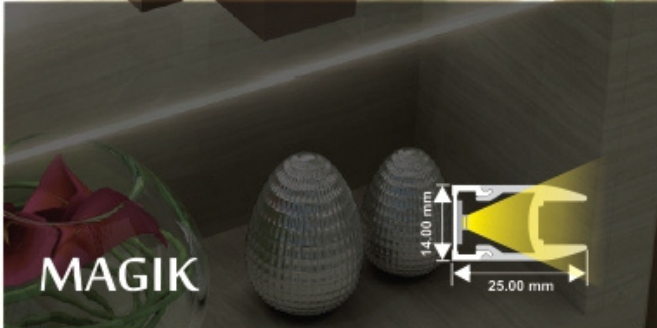

Furniture Lighting

CABI-LITE