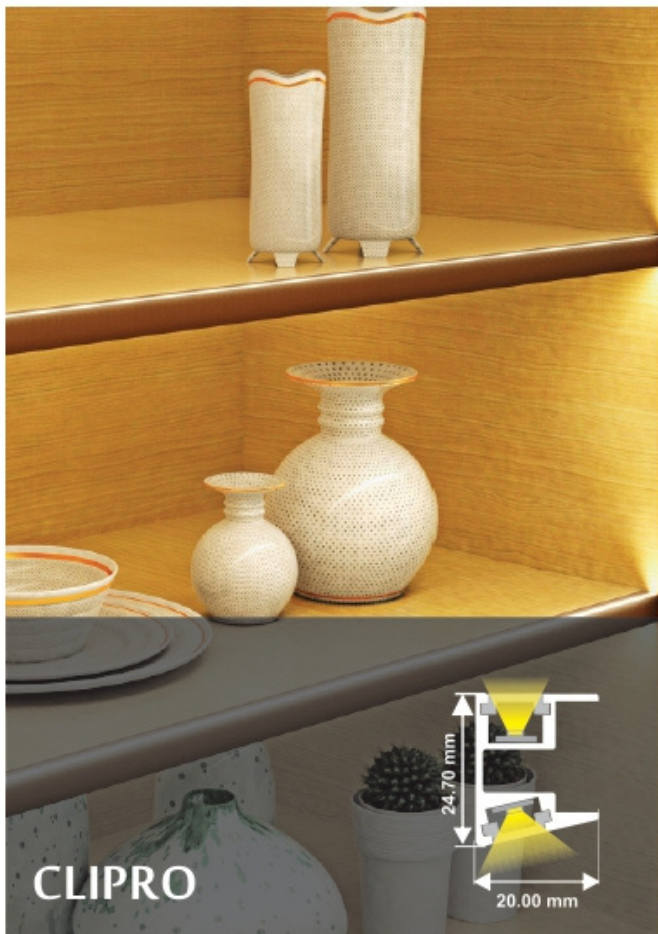

Furniture Lighting