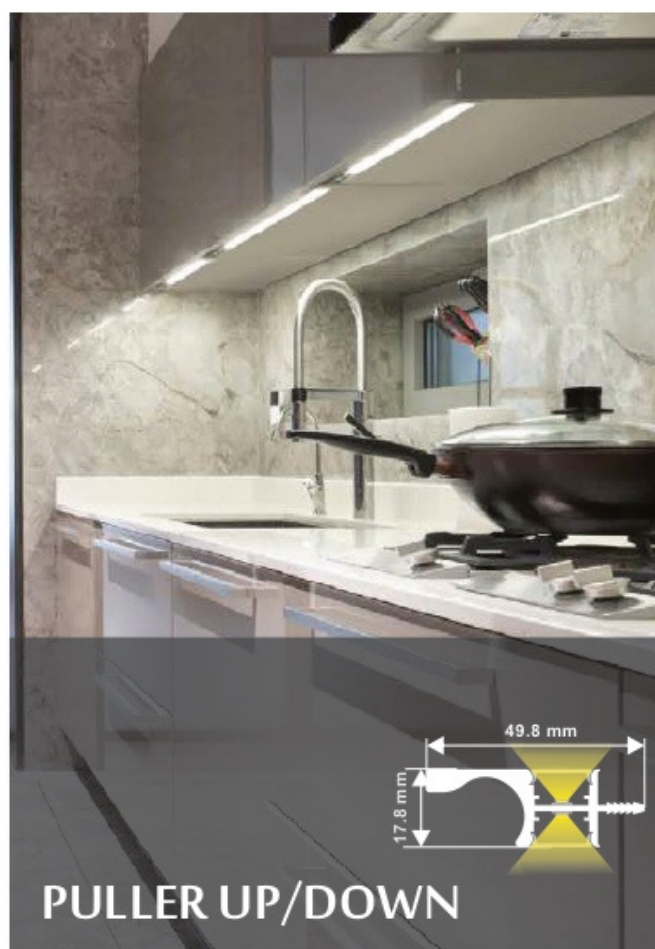

Furniture Lighting