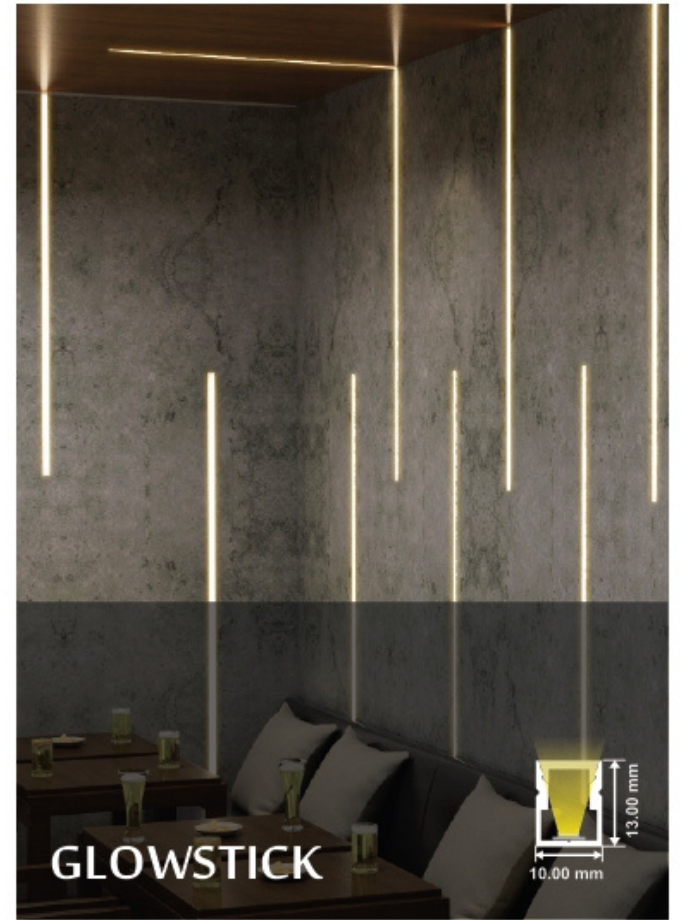

Furniture Lighting