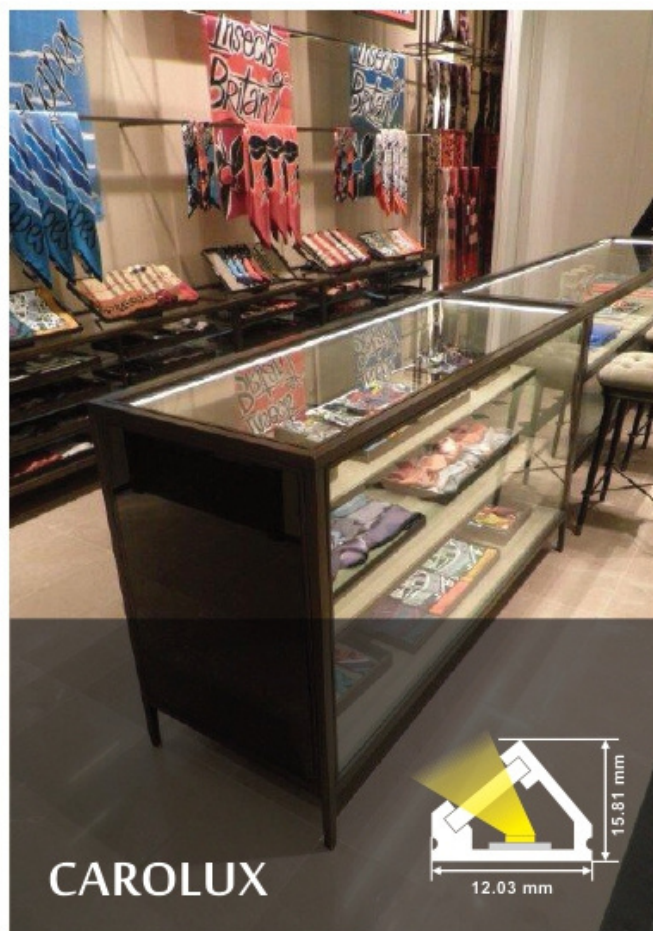

ENERGREEN
POWER SOLUTIONS

FURNITURE LIGHTING

Furniture Lighting

Furniture Lighting

CABI-LITE

MAGEDGE

DE-LITE

MAGIK