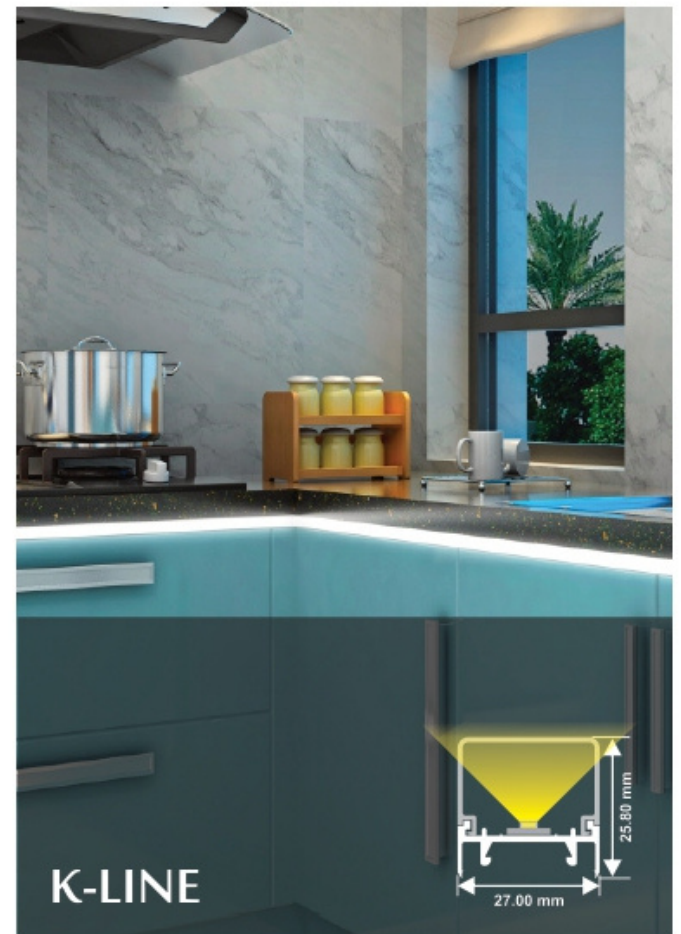

Furniture Lighting